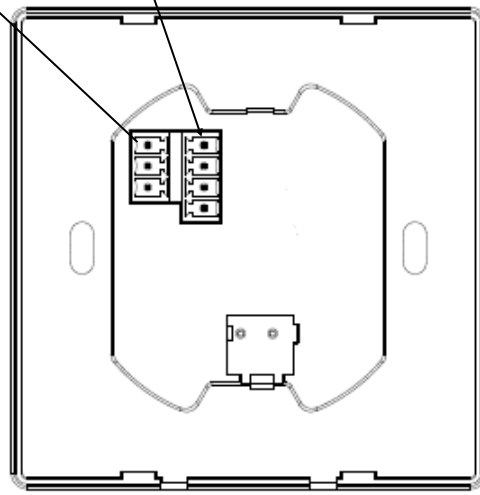

connection diagram

כניסת מגע ייבש

mounting dimensions

ELEVATION

PROSPECTIVE

SIDE VIEW

S-BUS connection

UTP core colors