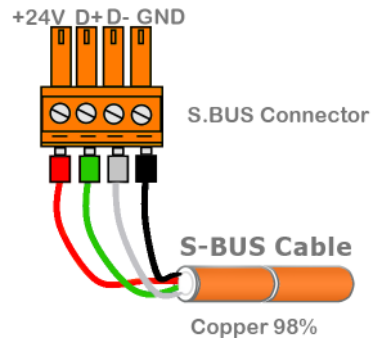

Operation Protection

- BUS Rv. Polarity Protection
- BUS Short Circuit Protection

SBUS DC Supply

24VDC with flexible tolerance between 8-32VDC. Flexible ability to add power supply as to be needed any where
Power consumption: 25mA

connection diagram

כניסת מגע ייבש

mounting dimensions

ELEVATION

PROSPECTIVE

SIDE VIEW

S-BUS connection

UTP core colors

S.BUS +24V		אדום
S.BUS GND		שחר
S.BUS D+		ירוק
S.BUS D-		לבן