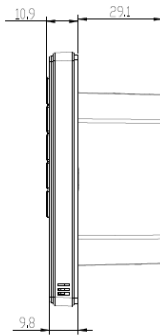

connection diagram

כניסת מגע ייבש

mounting dimensions

ELEVATION

PROSPECTIVE

SIDE VIEW

S-BUS connection

UTP core colors