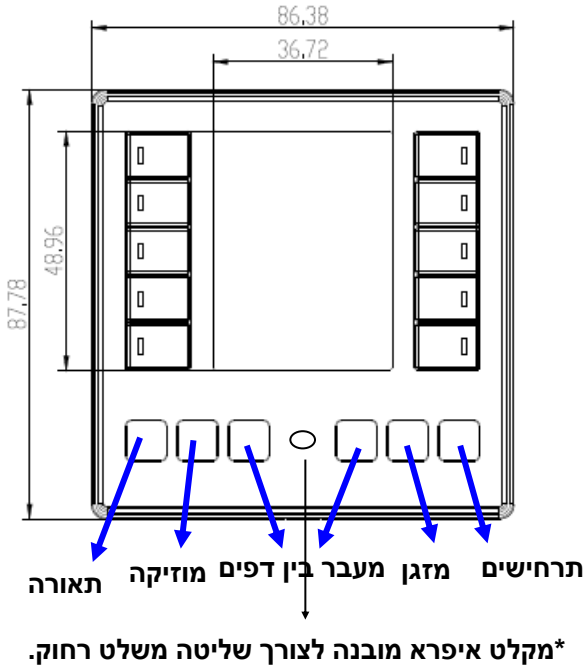

Operation Protection

- BUS Rv. Polarity Protection
- BUS Short Circuit Protection

SBUS DC Supply

24VDC with flexible tolerance between 8-32VDC. Flexible ability to add power supply as to be needed any where
Power consumption: 25mA

Operating Environment

0° to 45°C ambient temperature
20% to 93% RH

control compatibility

- Lighting
- Music
- Curtains
- Moods
- Security
- Service
- Color
- Drapes
- Pumps
- Gates

commercial

GTIN (UPC-EAN): 0610696255235
Patent P. No: 201110123081.0

connection diagram

כניסת מגע ייבש

mounting dimensions

ELEVATION

PROSPECTIVE

SIDE VIEW

S-BUS connection

UTP core colors