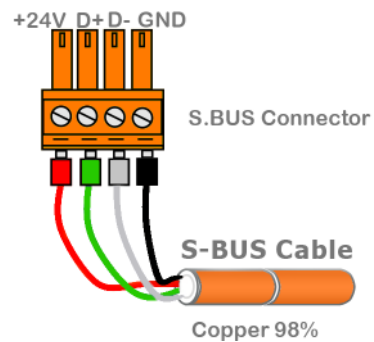

Operation Protection

- BUS Rv. Polarity Protection
- BUS Short Circuit Protection

SBUS DC Supply

24VDC with flexible tolerance between 8-32VDC. Flexible ability to add power supply as to be needed any where
Power consumption: max 30mA

Aluminum, Glass, and poly

Dimensions & Weight

L85mm x W85mm x H19.7mm;
weight:0.12Kg

control compatibility

GTIN (UPC-EAN): 0610696254337
Patent P. No:

connection diagram

mounting dimensions

S-BUS connection

UTP core colors

S.BUS +24V	—	כתום
S.BUS GND	- - -	כתום / לבן
S.BUS D+	—	כחול
S.BUS D-	- - -	כחול / לבן
Spare	—	ירוק
Spare	- - -	ירוק / לבן
Spare +12v	—	חום
Spare -12v	- - -	חום / לבן