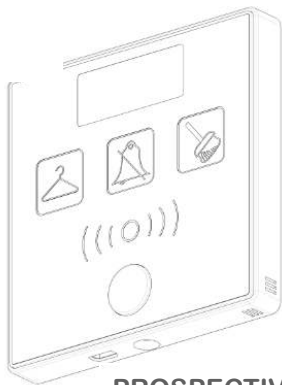

Installation

- wall Mount metal frame twist
- Magnetic screw less mounting
- Advanced security locking
- Easy sBUS connector tech.

Operating Environment

0° to 45°C ambient temperature
20% to 93% RH

Enclosure material

Aluminum, Glass, and poly

Dimensions & Weight

L85mm x W85mm x H19.7mm;
weight:0.12Kg

control compatibility

GTIN (UPC-EAN): 0610696254337
Patent P. No:

connection diagram

mounting dimensions

S-BUS connection