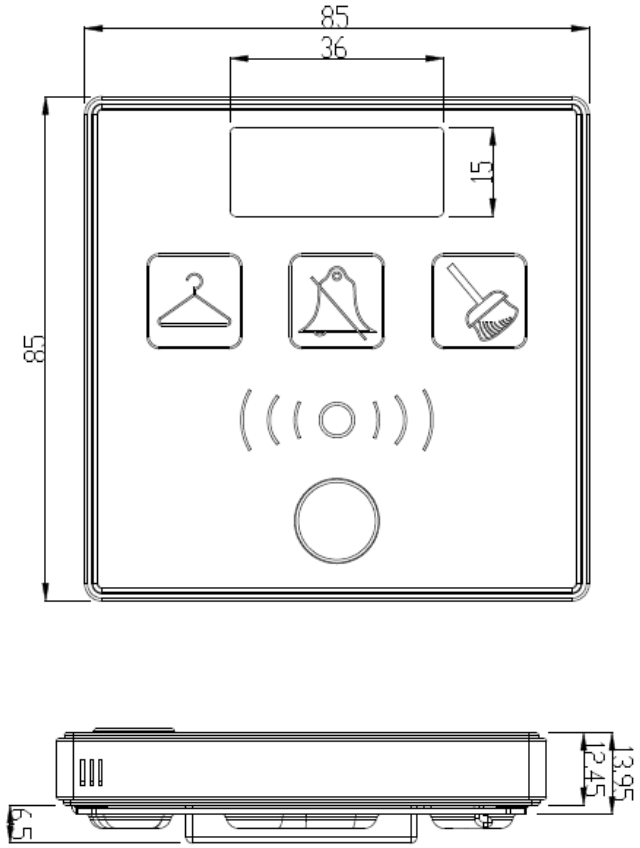

Installation

- wall Mount metal frame twist
- Magnetic screw less mounting
- Advanced security locking
- Easy sBUS connector tech.

Operating Environment

0° to 45°C ambient temperature
20% to 93% RH

Enclosure material

Aluminum, Glass, and poly

Dimensions & Weight

L85mm x W85mm x H19.7mm;
weight:0.12Kg

control compatibility

GTIN (UPC-EAN): 0610696254337
Patent P. No:

connection diagram

mounting dimensions

S-BUS connection