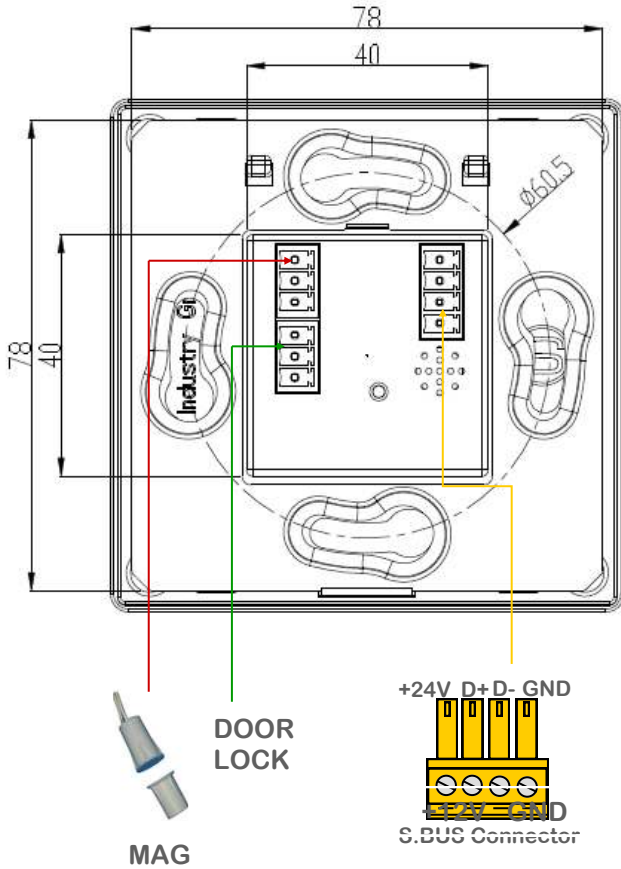

Installation

- wall Mount metal frame twist
- Magnetic screw less mounting
- Advanced security locking
- Easy sBUS connector tech.

Operating Environment

0° to 45°C ambient temperature
20% to 93% RH

Enclosure material

Aluminum, Glass, and poly

Dimensions & Weight

L85mm x W85mm x H19.7mm;
weight:0.12Kg

control compatibility

GTIN (UPC-EAN): 0610696254337
Patent P. No:

connection diagram

mounting dimensions

S-BUS connection